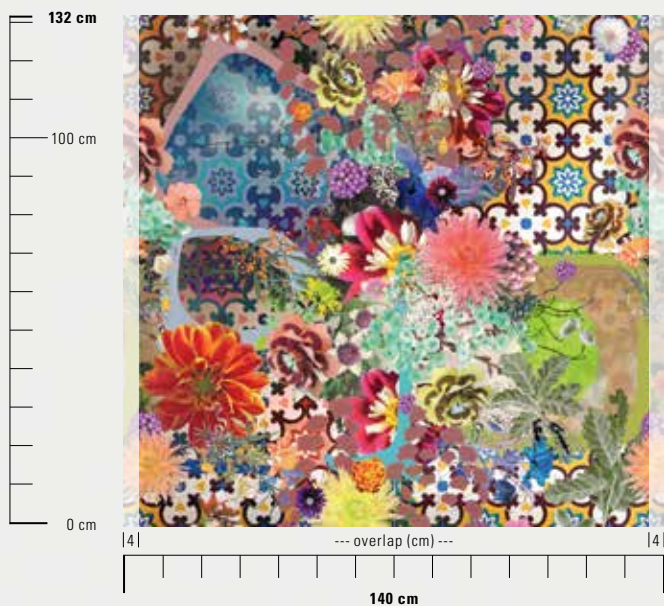

Glinka Güel-2013 720133

Colour 201

Composition 48% Viscose, 33% Polyester, 19% Polyester Foil

Width / usable width 140 cm / 132 cm

Weight approx. 198 g/m²

Repeat length: 132 cm, width: 132 cm

Care instructions can be cleaned with a damp cloth

FR Flame Retardant M1/DIN EN 13501-1

Application wallpaper for wall and ceiling

Description digital print on wallpaper with foil (with/without holographic effect)

The photograph is an actual size image.