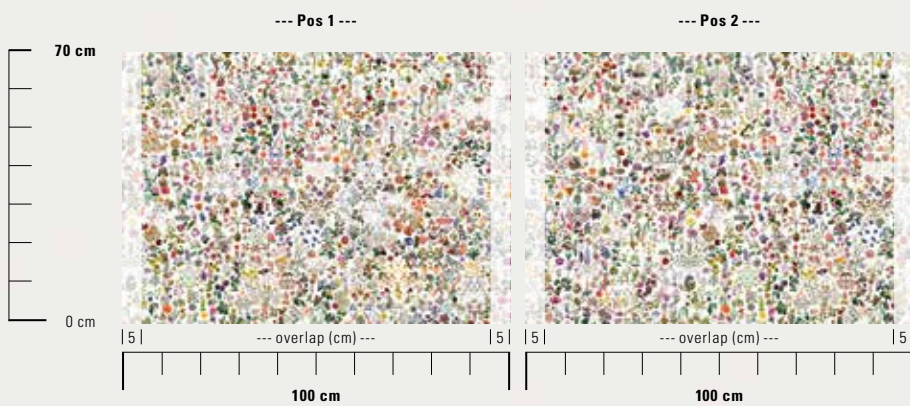

Poppy Millefleurs-S 720118

Colours 201, 202

Composition 100% Polyester

Width / usable width 100 cm / 90 cm

Weight approx. 50 g/m²

Repeat length: 70 cm, width: 130 cm

Care instructions can be cleaned with a damp cloth

FR Flame Retardant M1 / DIN EN 13501-1

Application wallpaper for wall and ceiling

Description digital print on nonwoven fleece

The photograph is an actual size image.