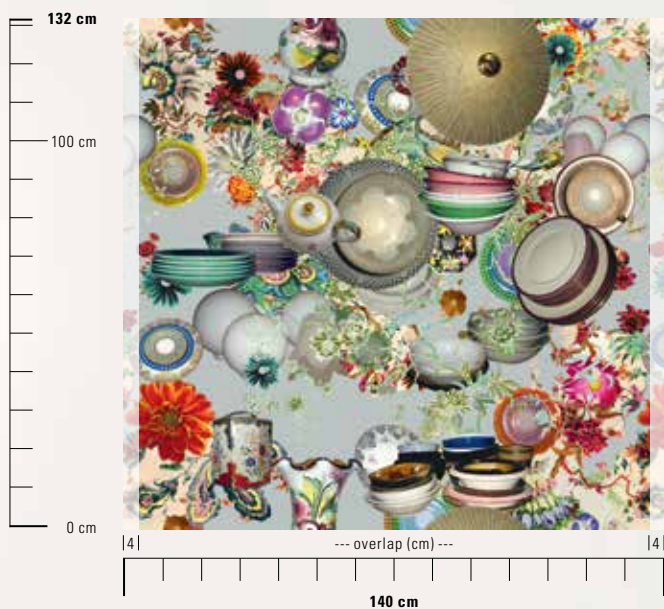

Glinka Meissen-2013 720134

Colour 201

Composition 48% Viscose, 33% Polyester, 19% Polyester Foil

Width / usable width 140 cm / 132 cm

Weight approx. 198 g/m²

Repeat length: 132 cm, width: 132 cm

Care instructions can be cleaned with a damp cloth

FR Flame Retardant M1/DIN EN 13501-1

Application wallpaper for wall and ceiling

Description digital print on wallpaper with foil (with/without holographic effect)

The photograph is an actual size image.