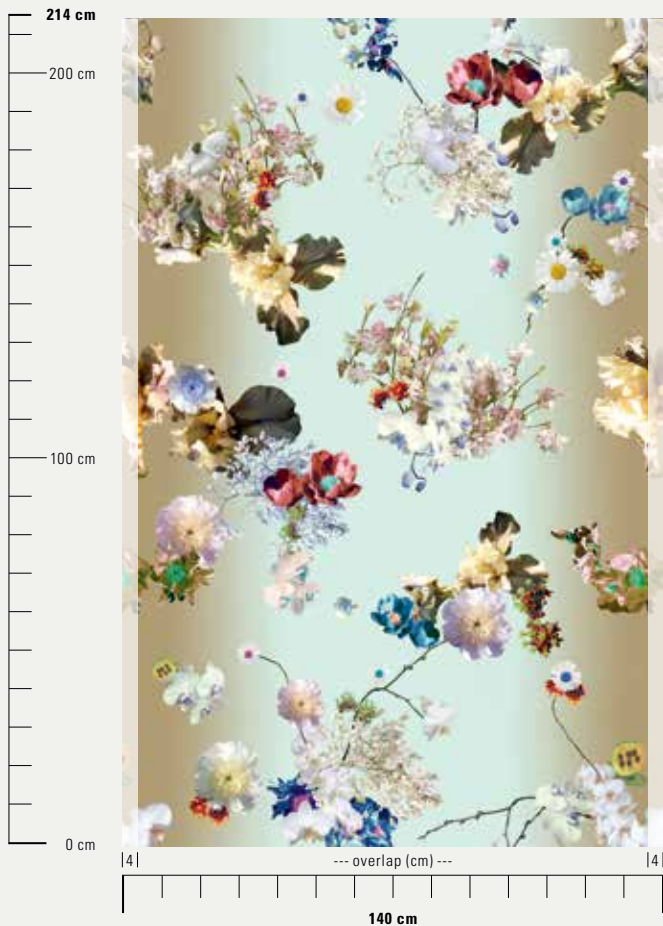

Glinka Orchid-2013 720131

Colour 201

Composition 48% Viscose, 33% Polyester, 19% Polyester Foil

Width / usable width 140 cm / 132 cm

Weight approx. 198 g/m²

Repeat length: 214 cm / width: 132 cm

Care instructions can be cleaned with a damp cloth

FR Flame Retardant M1 / DIN EN 13501-1

Application wallpaper for wall and ceiling

Description digital print on wallpaper with foil (with/without holographic effect)

The photograph is an actual size image.