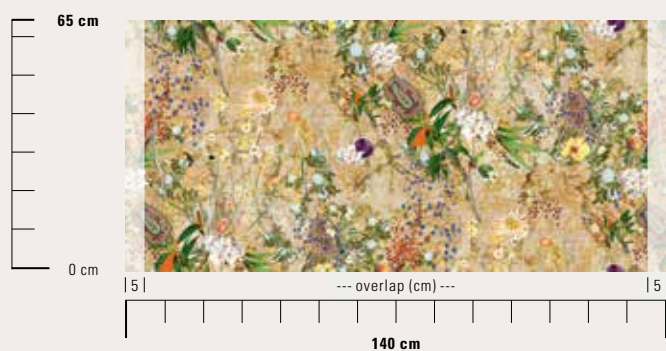

Glinka Meilin 720112

Colour 201

Composition 48% Viscose, 33% Polyester, 19% Polyester Foil

Width / usable width 140 cm / 130 cm

Weight approx. 198 g/m²

Repeat length: 65 cm, width: 130 cm

Care instructions can be cleaned with a damp cloth

FR Flame Retardant M1/DIN EN 13501-1

Application wallpaper for wall and ceiling

Description digital print on wallpaper with foil (with/without holographic effect)

The photograph is an actual size image.