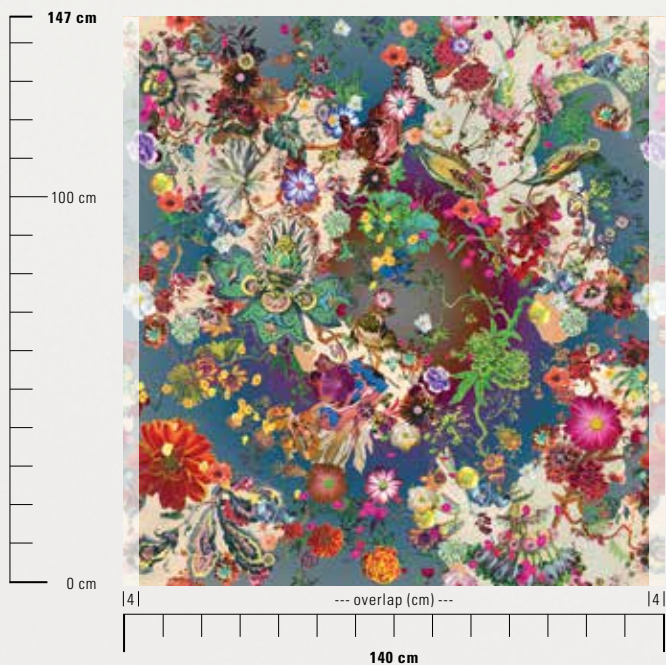

Glinka Cixi-2013 720132

Colour 201

Composition 48% Viscose, 33% Polyester, 19% Polyester Foil

Width / usable width 140 cm / 132 cm

Weight approx. 198 g/m²

Repeat length: 147 cm, width: 132 cm

Care instructions can be cleaned with a damp cloth

FR Flame Retardant M1/DIN EN 13501-1

Application wallpaper for wall and ceiling

Description digital print on wallpaper with foil (with/without holographic effect)

The photograph is an actual size image.