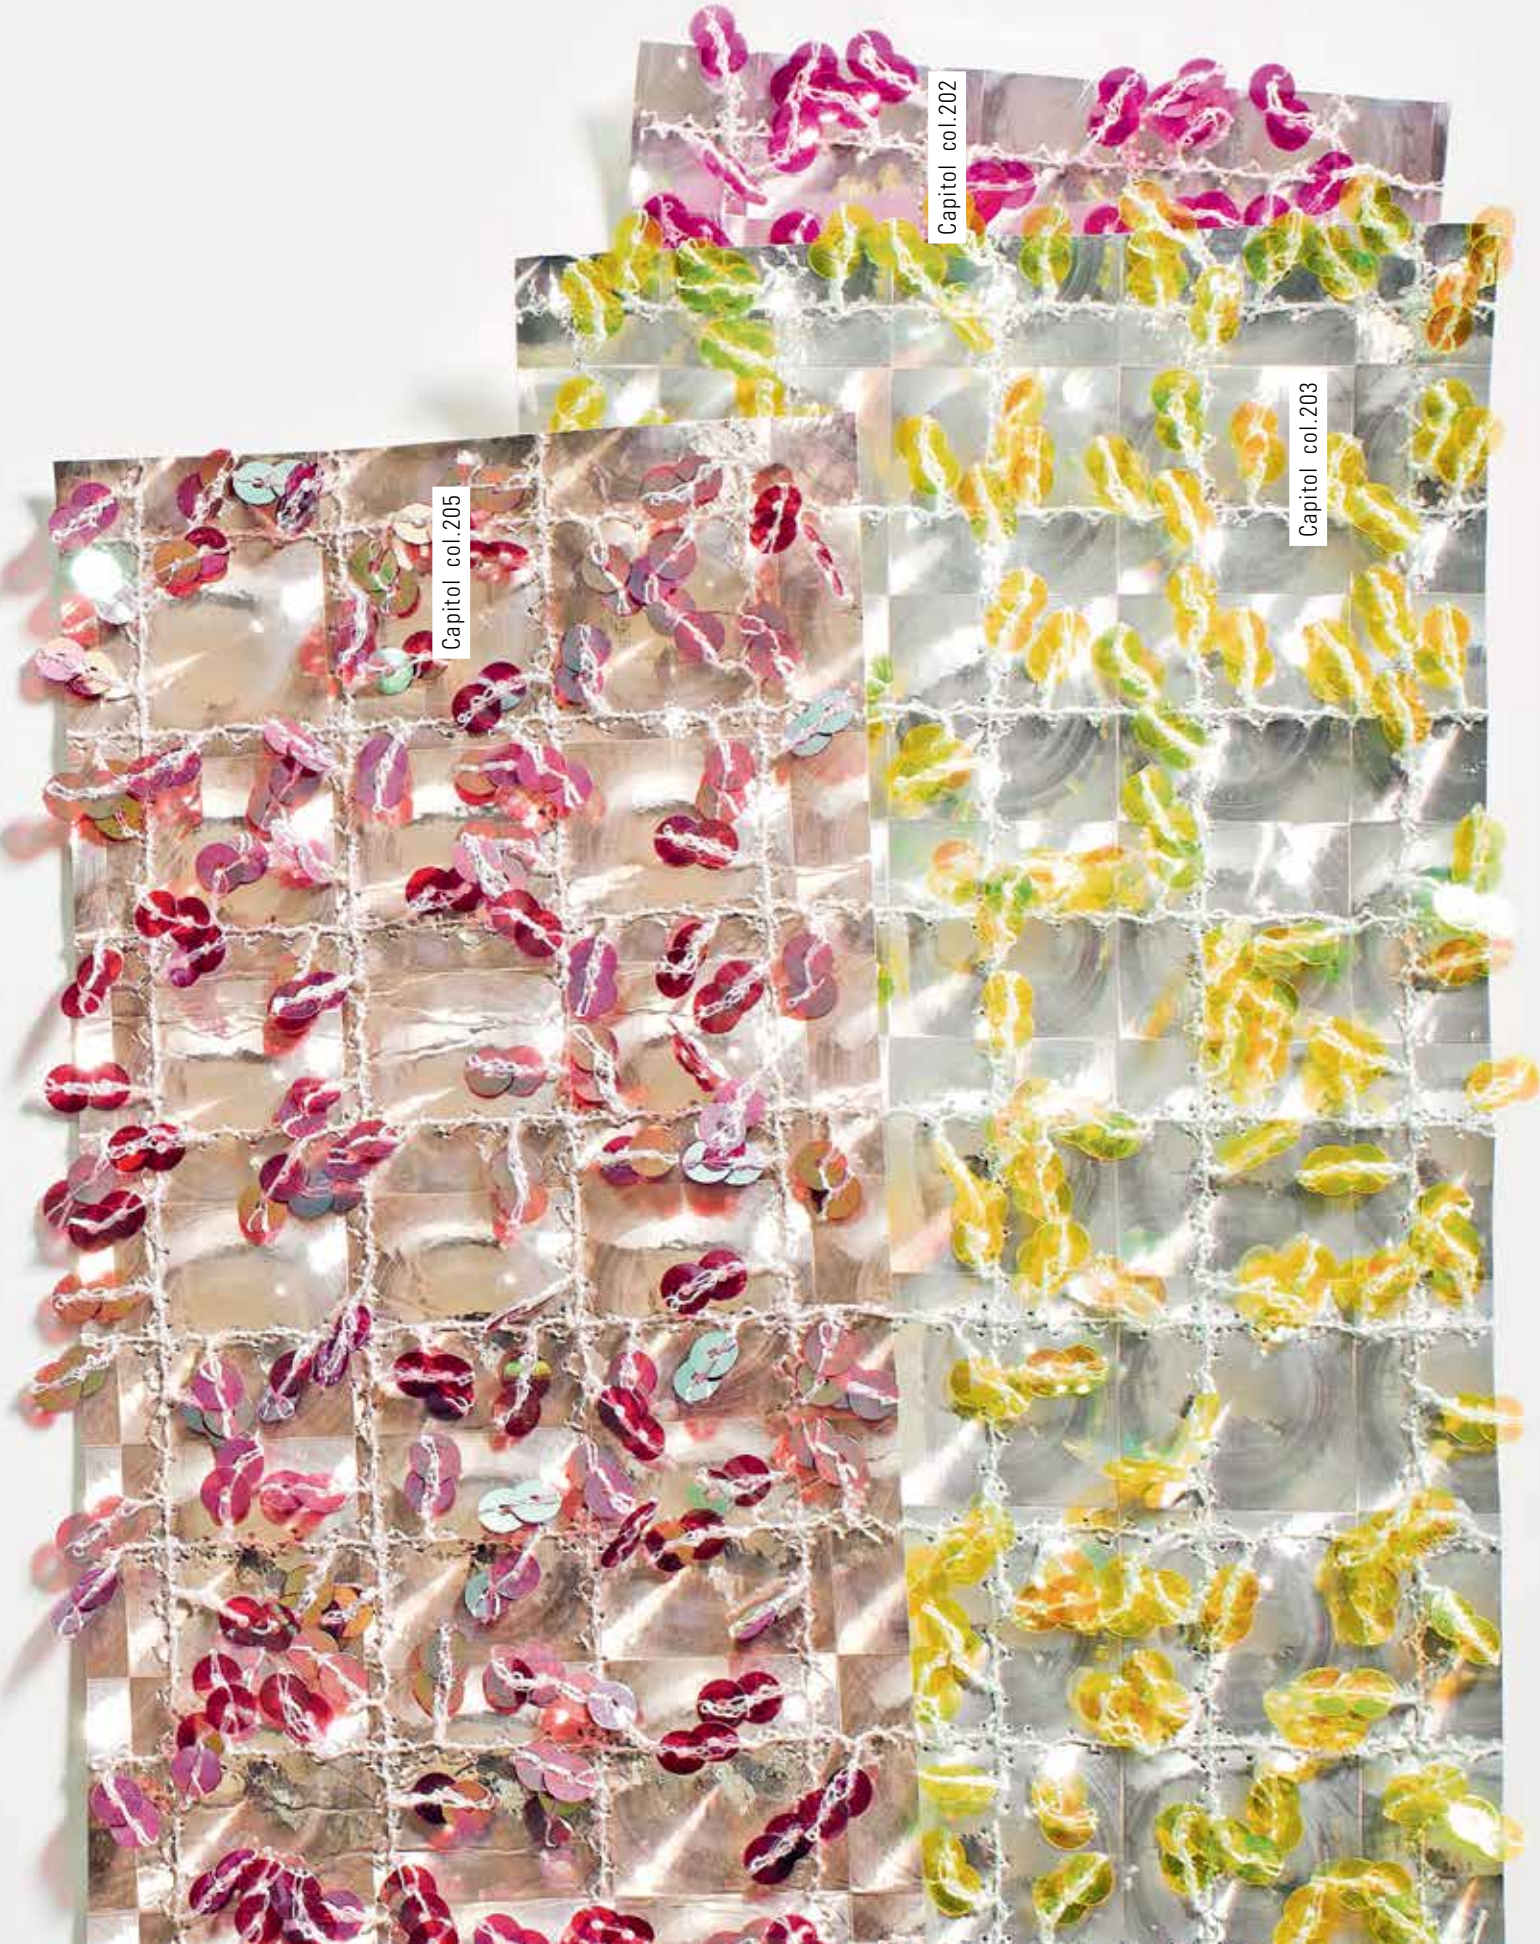

Capitol 720110

Colour 301

Composition 39% Polyester Foil, 38% Viscose, 23% Polyester

Width / usable width 140 cm / 130 cm

Repeat length: 2.7 cm, width: 2.7 cm

Weight approx. 311 g/m²

Care instructions can be cleaned with a damp cloth

The photograph is an actual size image.

Capitol col. 403

Capitol col. 402

Capitol col. 301

Capitol 720110

Colours 201, 202, 203, 204, 205

Composition 40% Polyester Foil, 37% Viscose, 23% Polyester

Width / usable width 140 cm / 130 cm

Repeat length: 2.7 cm / width: 2.7 cm

Weight approx. 315 g/m²

Care instructions can be cleaned with a damp cloth

Application wallpaper for wall and ceiling

Description sequin embroidery on wallpaper (hololens effect)

The photograph is an actual size image.

Capitol col.205

Capitol col.202

Capitol col.203

Capitol col.404

Capitol col.401

Capitol col.102

Capitol col.201