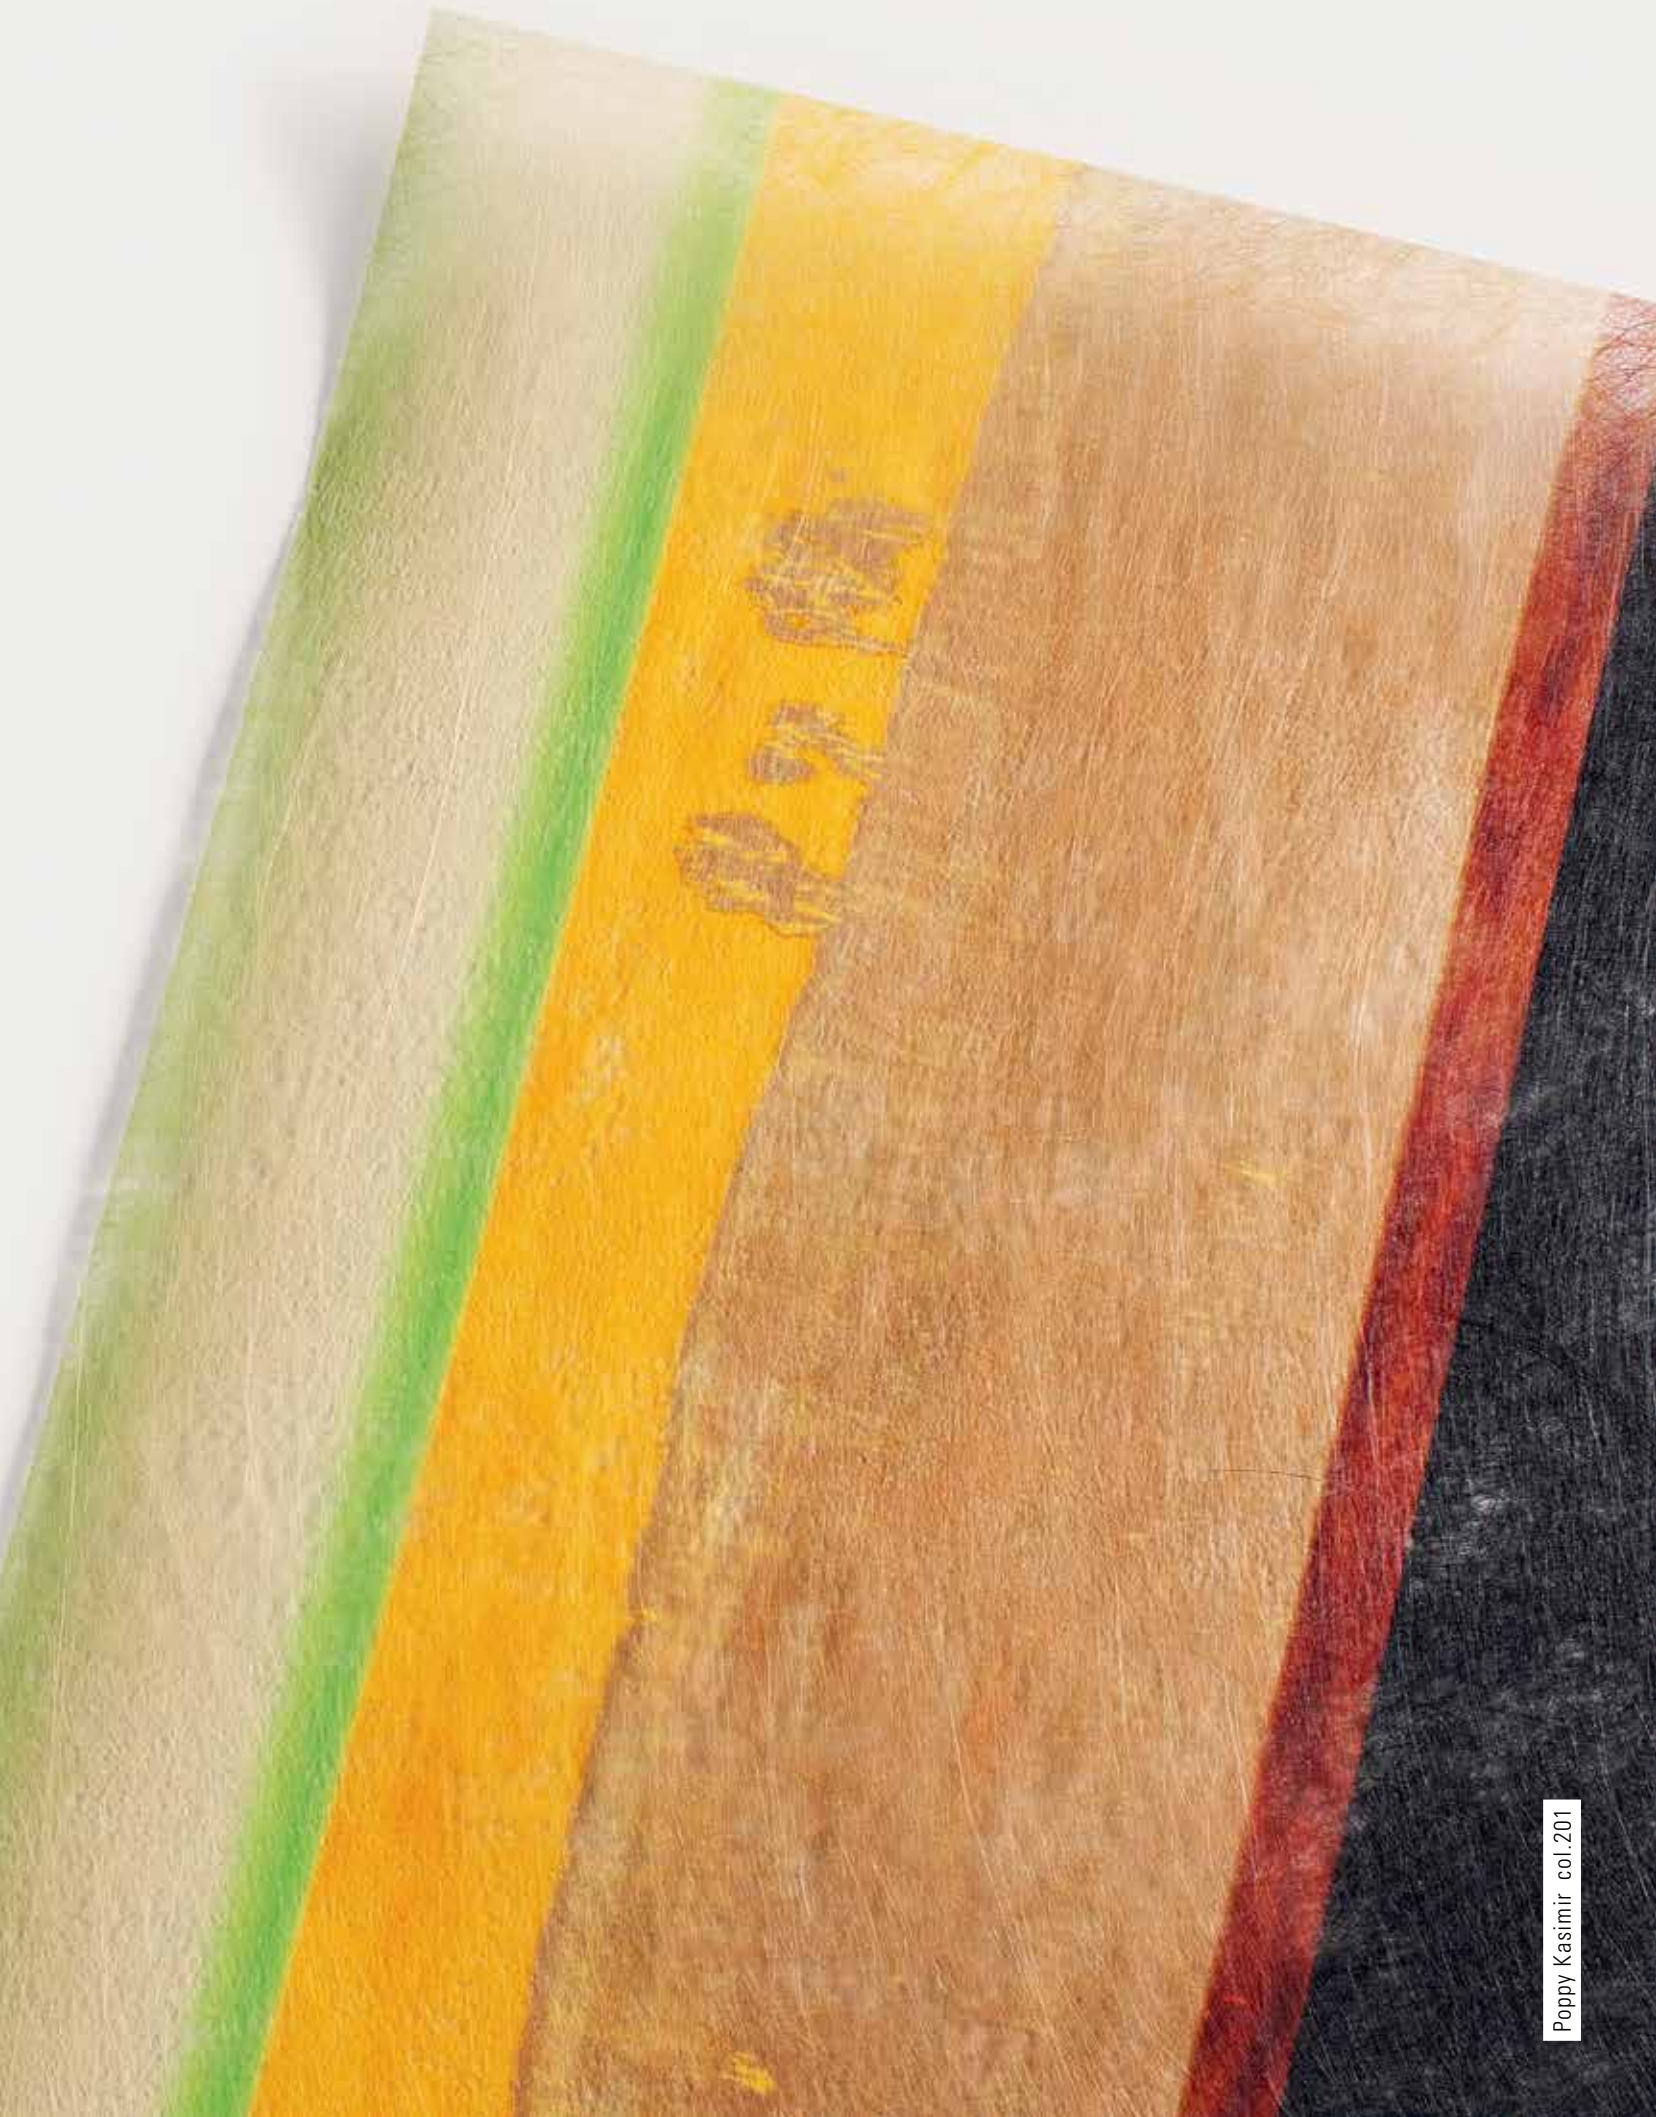

The photograph is an actual size image.

Poppy Kasimir col.201 Pos.1

Poppy Kasimir col.201 Pos.2

Capitol 720110

Colours 101, 102, 103

Composition 46% Viscose, 34% Polyester Foil, 20% Polyester

Width / usable width 140 cm / 130 cm (shrinkage possible)