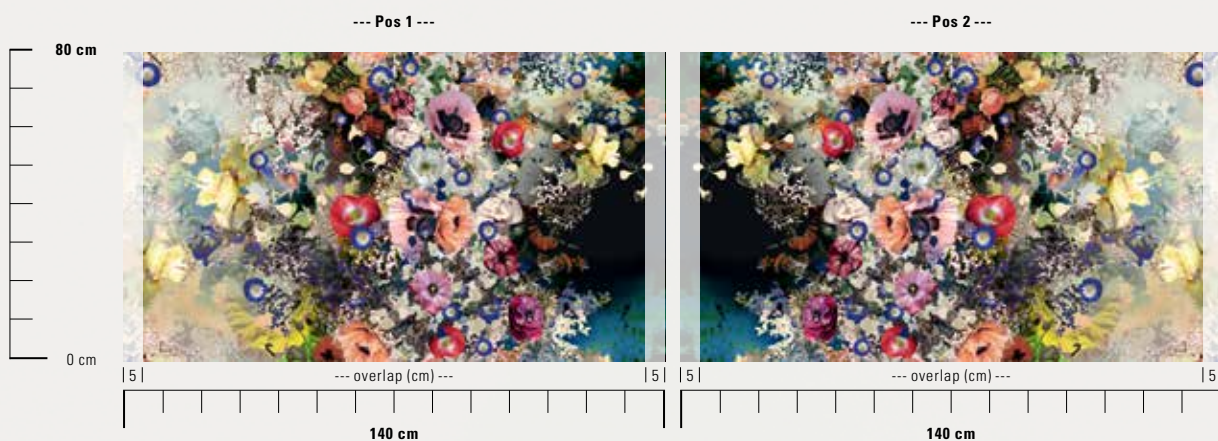

Glinka Giardino-2013 720135

Colour 201

Composition 48% Viscose, 33% Polyester, 19% Polyester Foil

Width / usable width 140 cm / 130 cm

Weight approx. 198 g/m²

Repeat length: 80 cm, width: 260 cm

Care instructions can be cleaned with a damp cloth

FR Flame Retardant M1/DIN EN 13501-1

Application wallpaper for wall and ceiling

Description digital print on wallpaper with foil (with/without holographic effect)

The photograph is an actual size image.