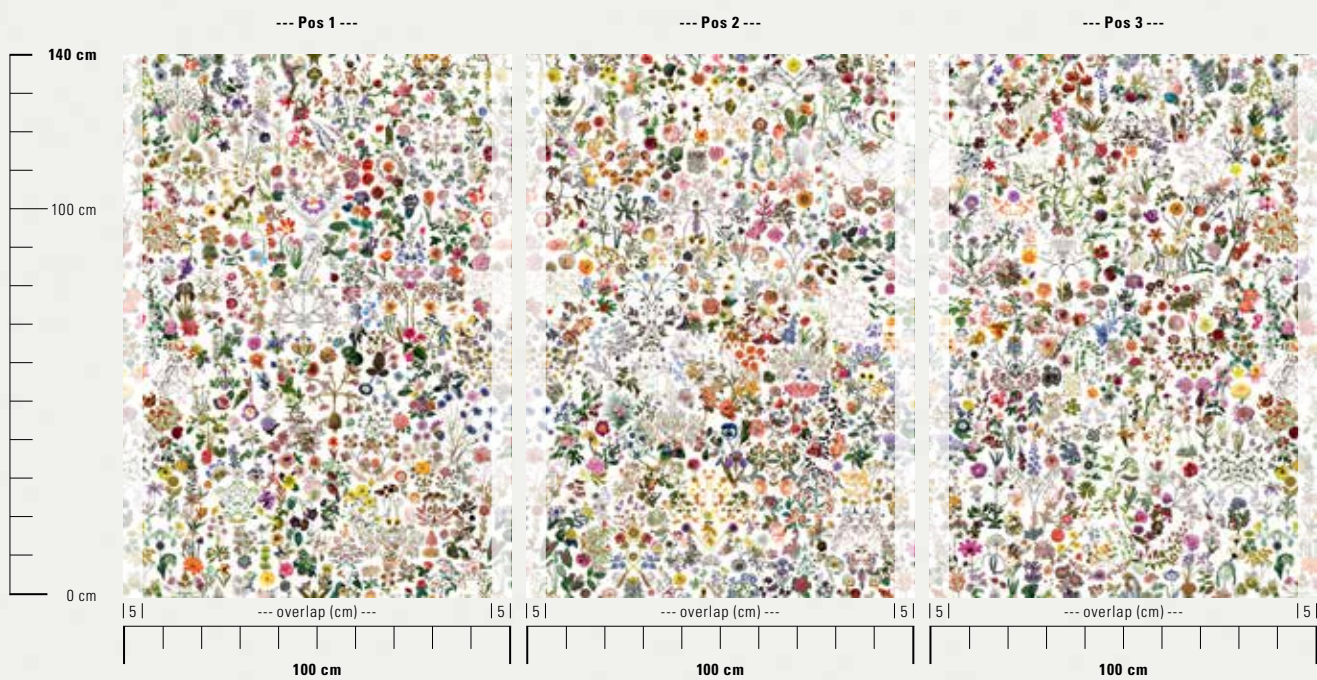

Poppy Millefleurs-M 720117

Colours 201, 202

Composition 100% Polyester

Width / usable width 100 cm / 90 cm

Weight approx. 50 g/m²

Repeat length: 140 cm, width: 260 cm

Care instructions can be cleaned with a damp cloth

FR Flame Retardant M1/DIN EN 13501-1

Application wallpaper for wall and ceiling

Description digital print on nonwoven fleece

The photograph is an actual size image.