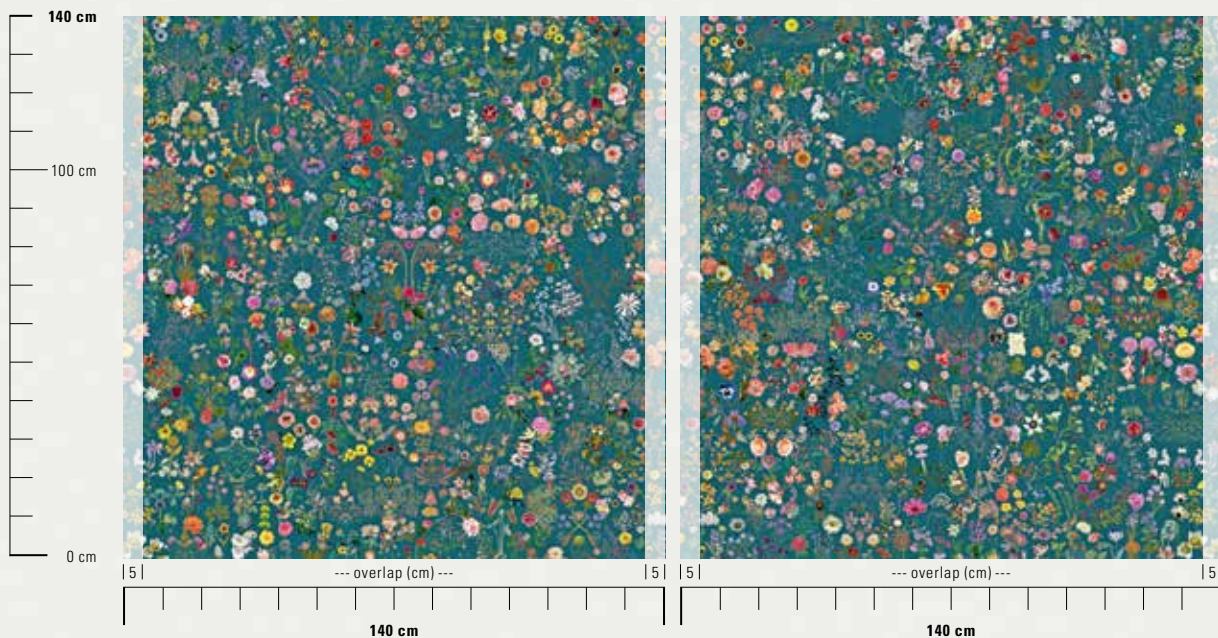

Glinka Millefleurs-M 720114

Colour 201

Composition 48% Viscose, 33% Polyester, 19% Polyester Foil

Width / usable width 140 cm / 130 cm

Weight approx. 198 g/m²

Repeat length: 140 cm / width: 260 cm

Care instructions can be cleaned with a damp cloth

FR Flame Retardant M1 / DIN EN 13501-1

Application wallpaper for wall and ceiling

Description digital print on wallpaper with foil (with/without holographic effect)

The photograph is an actual size image.

--- Pos 1 ---

--- Pos 2 ---