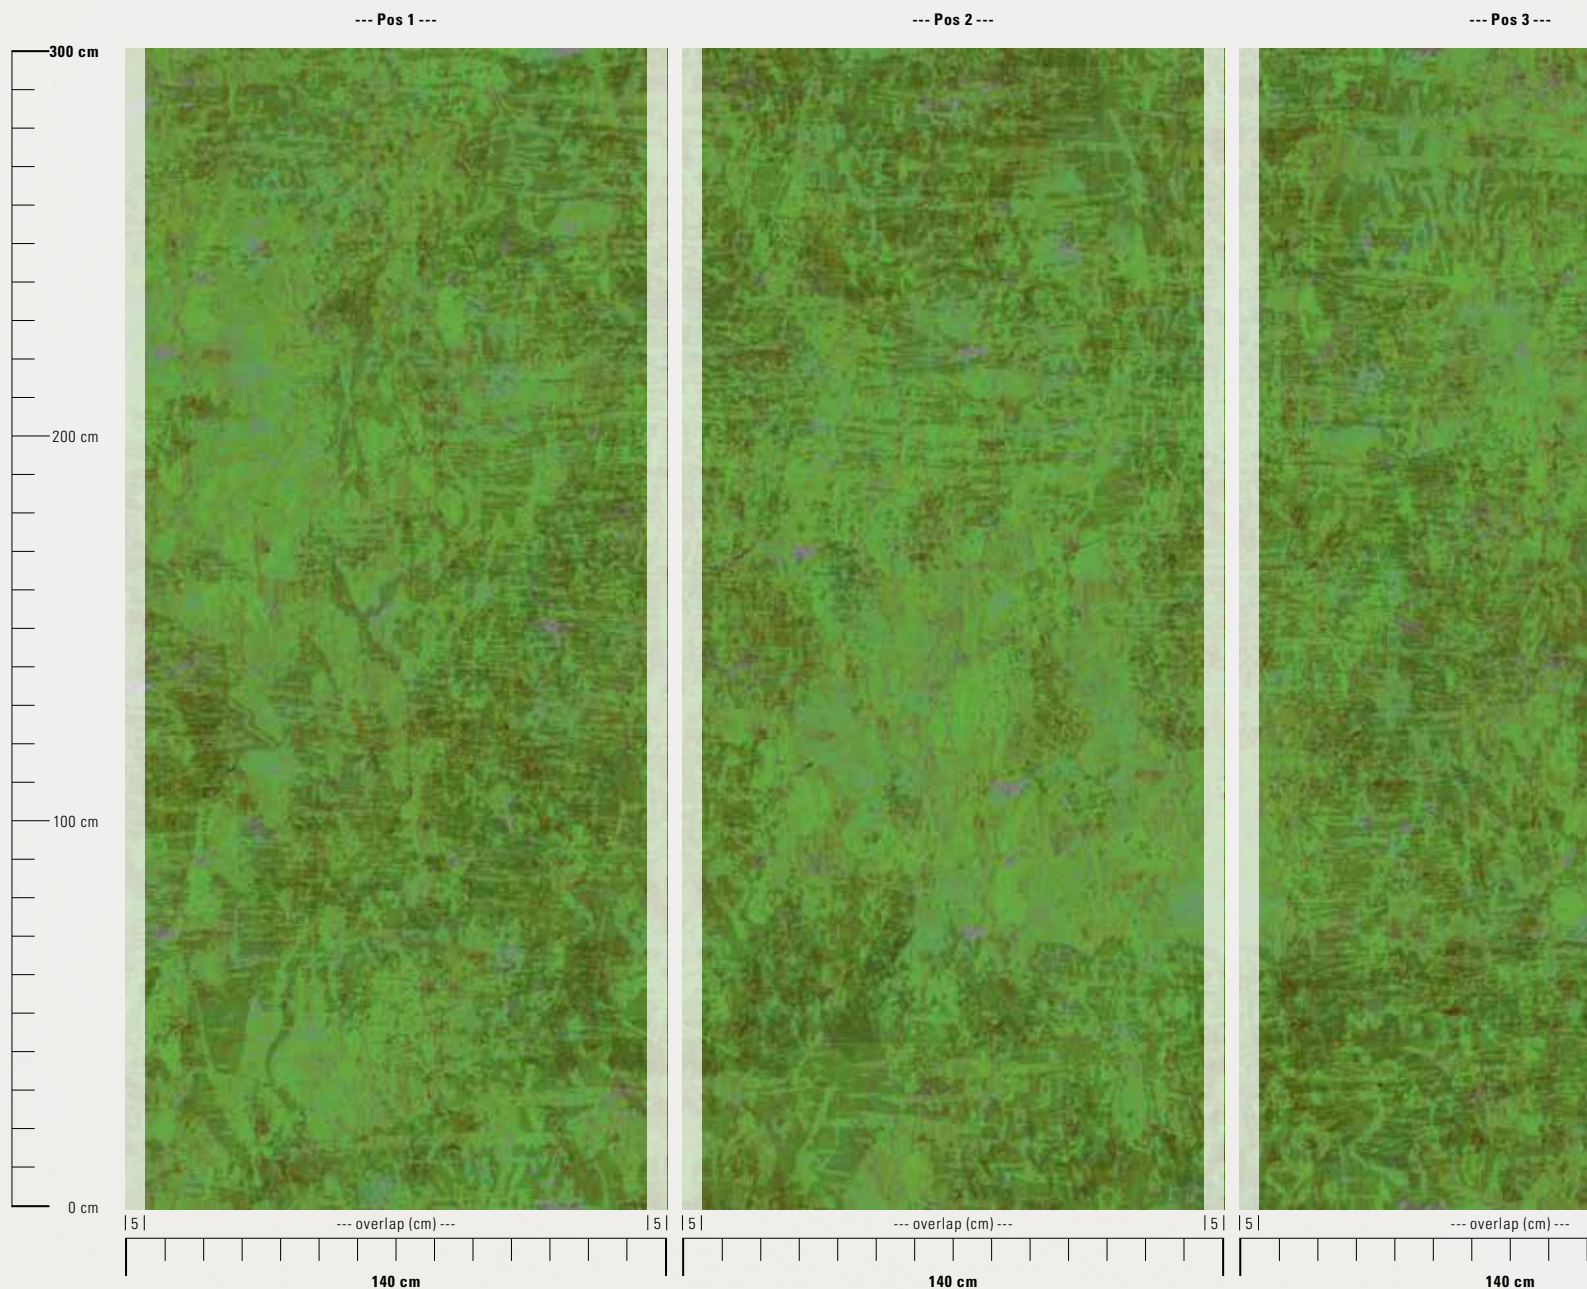

Glinka Jade 720111

Colours 201, 202

Composition 48% Viscose, 33% Polyester, 19% Polyester Foil

Width / usable width 140 cm / 130 cm

Weight approx. 198 g/m²

Repeat length: 300 cm, width: 390 cm

Care instructions can be cleaned with a damp cloth

FR Flame Retardant M1/DIN EN 13501-1

Application wallpaper for wall and ceiling

Description digital print on wallpaper with foil (with/without holographic effect)

The photograph is an actual size image.