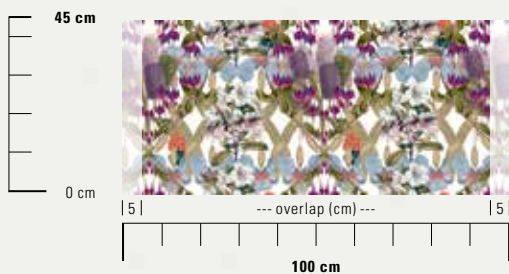

The photograph is an actual size image.

--- Pos 1 ---

--- Pos 2 ---

Poppy Arabella 720060

Colour 201

Composition 100% Polyester

Width / usable width 100 cm / 90 cm

Weight approx. 50 g/m²

The photograph is an actual size image.

Poppy Lee col.201 Pos.1

Poppy Lee col.201 Pos.2

Poppy Arabella col.201

Glinka Orchid-2013 720131

Colour 201

Composition 48% Viscose, 33% Polyester, 19% Polyester Foil