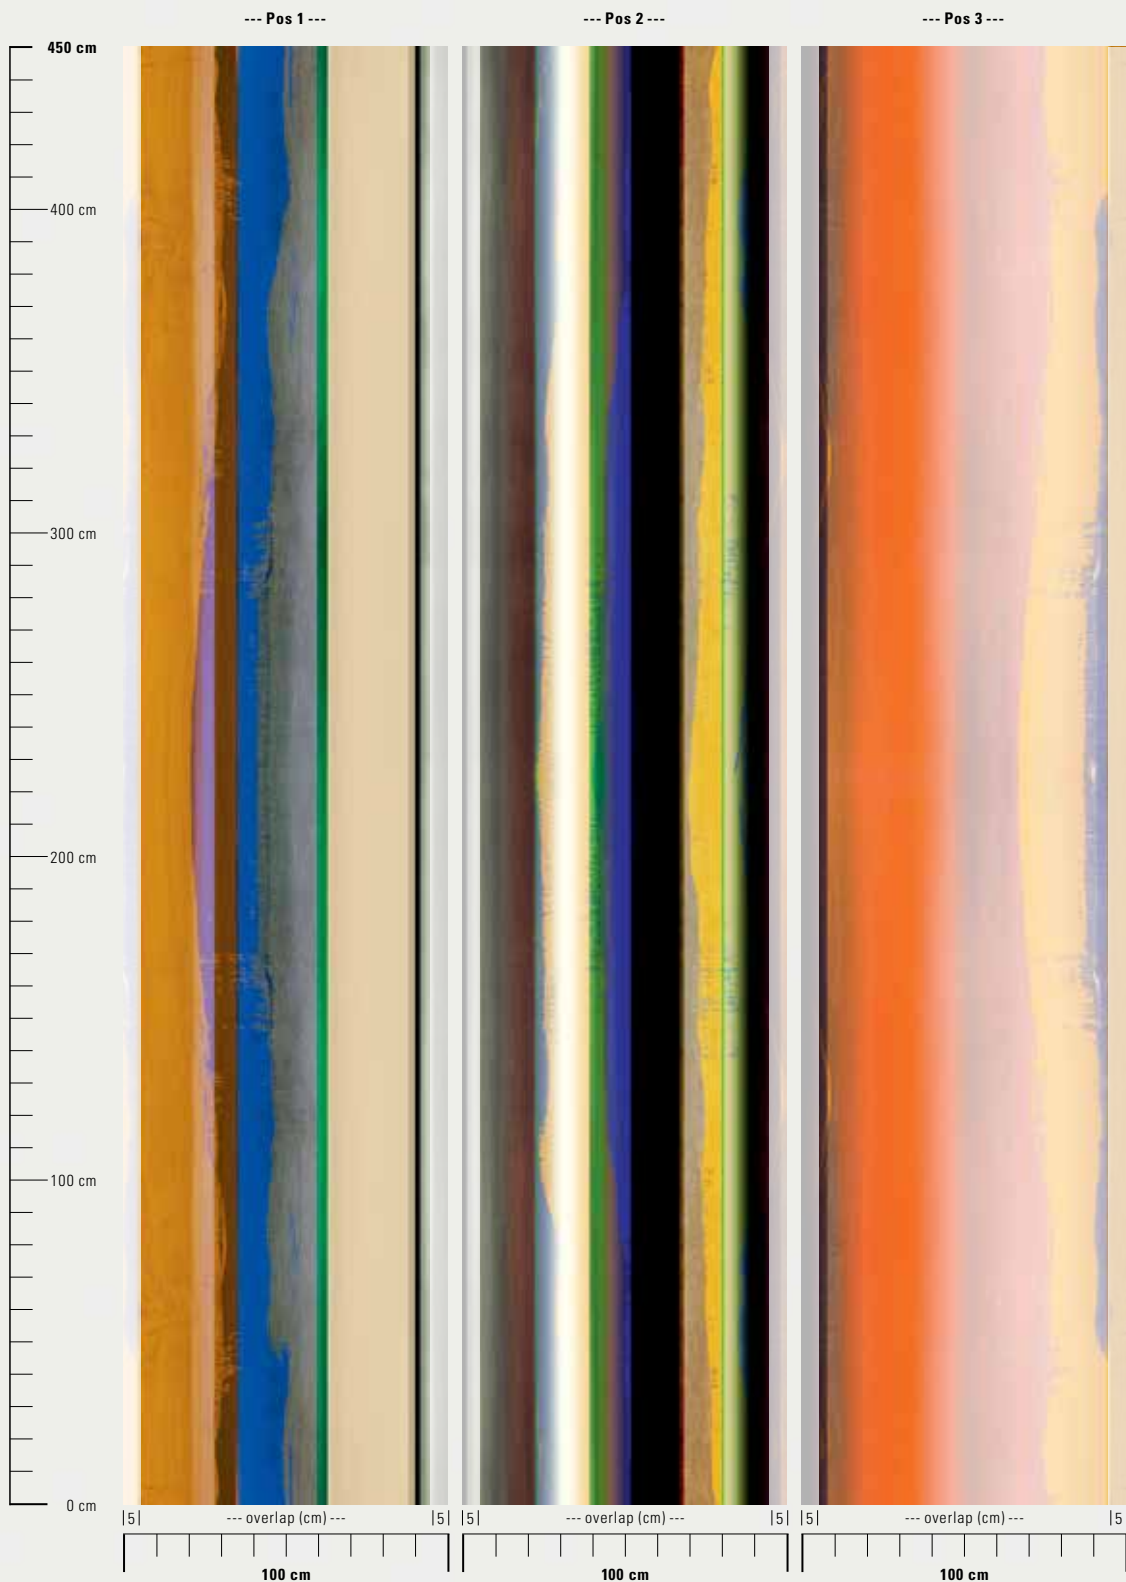

Glinka Meilin 720112

Colour 201

Composition 48% Viscose, 33% Polyester, 19% Polyester Foil

Width / usable width 140 cm / 130 cm

Weight approx. 198 g/m²

Repeat length: 65 cm, width: 130 cm

Care instructions can be cleaned with a damp cloth

Glinka Jade 720111

Colours 201, 202

Composition 48% Viscose, 33% Polyester, 19% Polyester Foil

Width / usable width 140 cm / 130 cm

Weight approx. 198 g/m²

Repeat length: 300 cm, width: 390 cm

Care instructions can be cleaned with a damp cloth

The photograph is an actual size image.

Poppy Kasimir col.201 Pos.1

Poppy Kasimir col.201 Pos.2

Capitol 720110

Colours 101, 102, 103

Composition 46% Viscose, 34% Polyester Foil, 20% Polyester

Width / usable width 140 cm / 130 cm (shrinkage possible)

Capitol 720110

Colour 301

Composition 39% Polyester Foil, 38% Viscose, 23% Polyester

Width / usable width 140 cm / 130 cm

Repeat length: 2.7 cm, width: 2.7 cm

Weight approx. 311 g/m²

Care instructions can be cleaned with a damp cloth