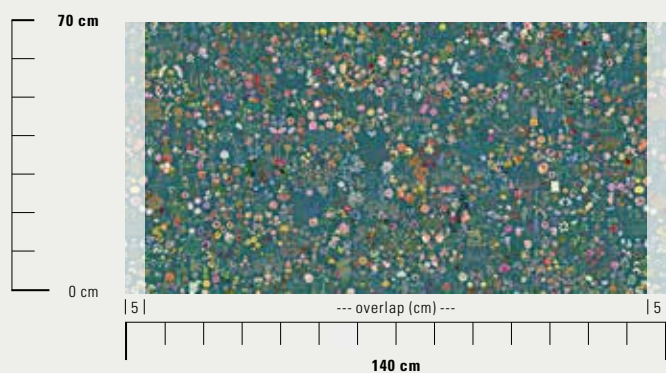

Glinka Millefleurs-S 720113

Colour 201

Composition 48% Viscose, 33% Polyester, 19% Polyester Foil

Width / usable width 140 cm / 130 cm

Weight approx. 198 g/m²

Repeat length: 70 cm, width: 130 cm

Care instructions can be cleaned with a damp cloth

FR Flame Retardant M1/DIN EN 13501-1

Application wallpaper for wall and ceiling

Description digital print on wallpaper with foil (with/without holographic effect)

The photograph is an actual size image.